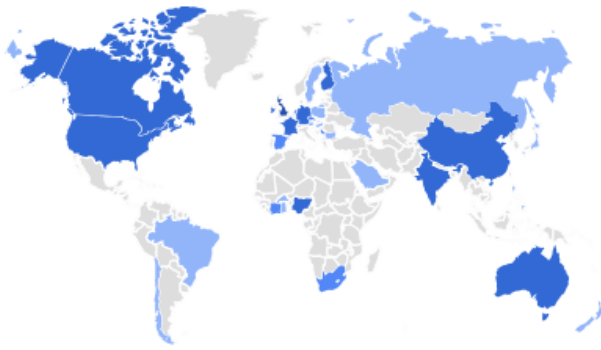

Views by Page title and screen class

PAGE TITLE AND SCREEN CLASS	VIEWS
Diddlebury Parish Council 	1.5K
Planning Diddlebury Parish Council	628
Parish Council Meetings Diddlebur...	539
Diddlebury Village Hall Diddlebury ...	347
Committee Diddlebury Parish Coun...	223
Upcoming Events Diddlebury Paris...	214
Church Services - The Corvedale Gr...	195

User activity over time

Users▼ by Country

COUNTRY	USERS
United Kingdom	1.4K
United States	186
Nigeria	11
Canada	9
Germany	9
Ireland	9
India	9