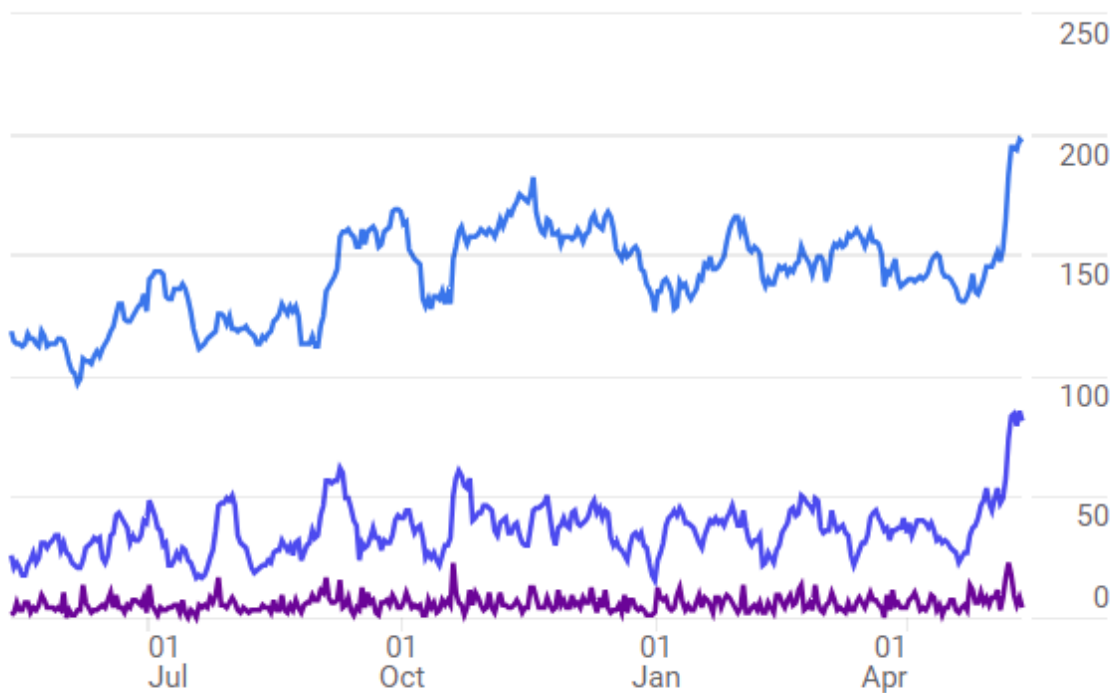

Views by Page title and screen class

PAGE TITLE AND SCREEN CLASS	VIEWS
Diddlebury Parish Council |	1.5K
Planning | Diddlebury Parish Council	628
Parish Council Meetings | Diddlebur...	539
Diddlebury Village Hall | Diddlebury ...	347
Committee | Diddlebury Parish Coun...	223
Upcoming Events | Diddlebury Paris...	214
Church Services - The Corvedale Gr...	195

User activity over time